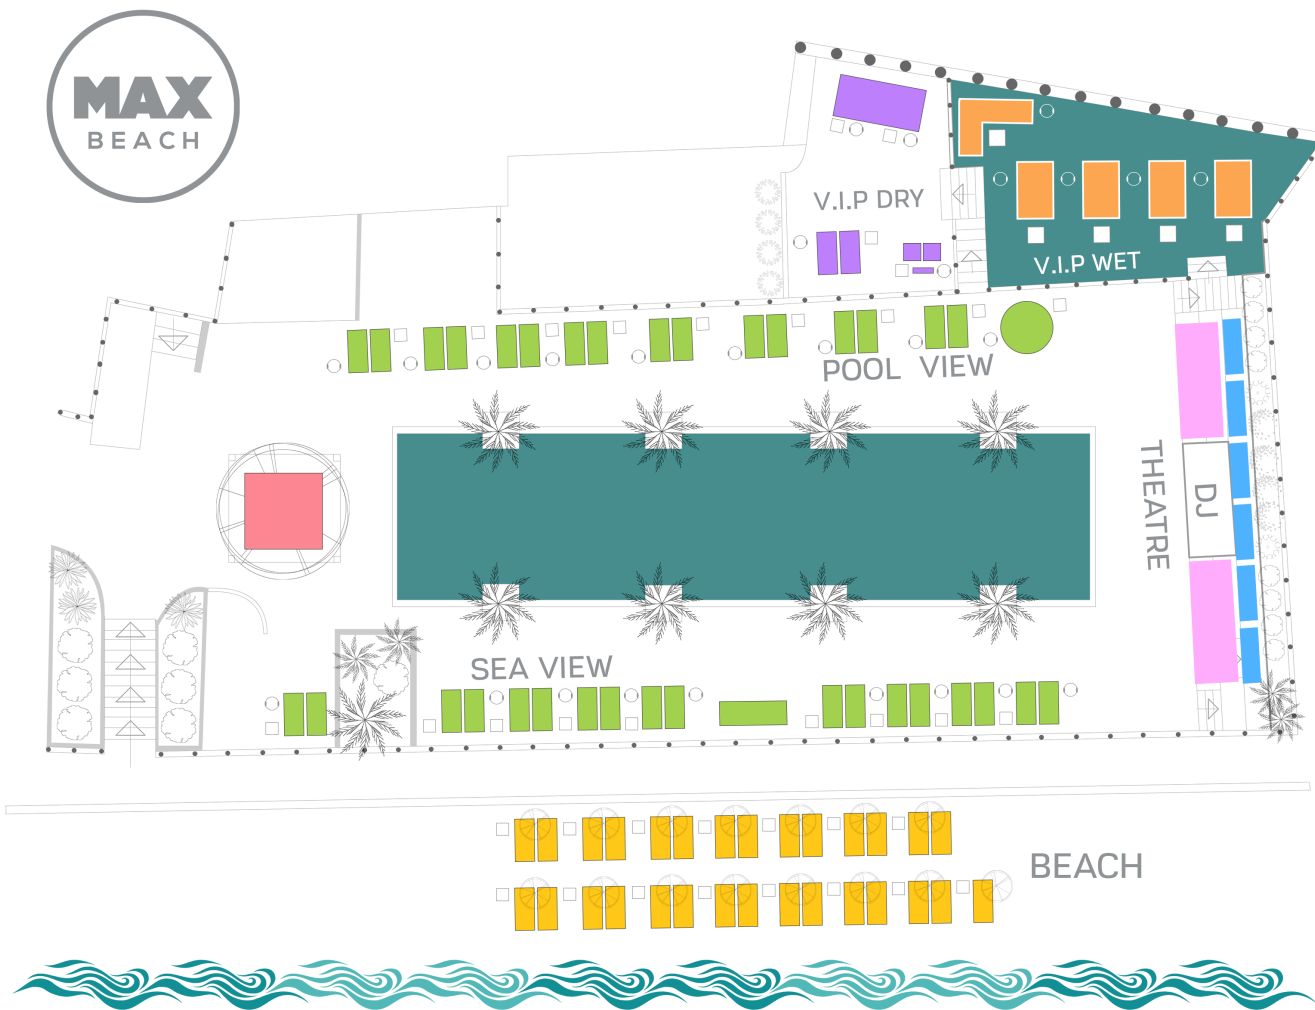

****ADD POOL PASS**

1PAX- ACCESS TO POOL	
Weekday	Weekend
€30	€45
€60	€70
€75	€75

BED PACKAGES 2022

BEACH BED
1 PAX INCLUDES X 1 TOWEL

Weekday	Weekend
€15	€25
€35	€45
€45	€45

DOUBLE THEATRE STEP
2 PAX INCLUDES X 2 TOWELS

Weekday	Weekend
€60	€90
€120	€140
€150	€150
+ MIN SPEND €150	

DOUBLE POOL BED
2 PAX INCLUDES X 2 TOWELS

Weekday	Weekend
€60	€90
€120	€140
€150	€150
+ MIN SPEND €150	

VIP DRY TERRACE
6 PAX INCLUDES X TOWELS , 2 X BOTTLES OF MOET, FRUIT PLATTER

WHOLE VIP WET AREA
10 PAX INCLUDES X TOWELS, 5 X BOTTLES OF MOET, FRUIT PLATTER

Weekday	Weekend
€900	€1,000
€1,500	€1,750
MIN SPEND	
+ €1,000	+ €1,250
€2,250	€2,250
+ MIN SPEND €1,500	

SINGLE THEATRE STEP
1 PAX INCLUDES X 1 TOWEL